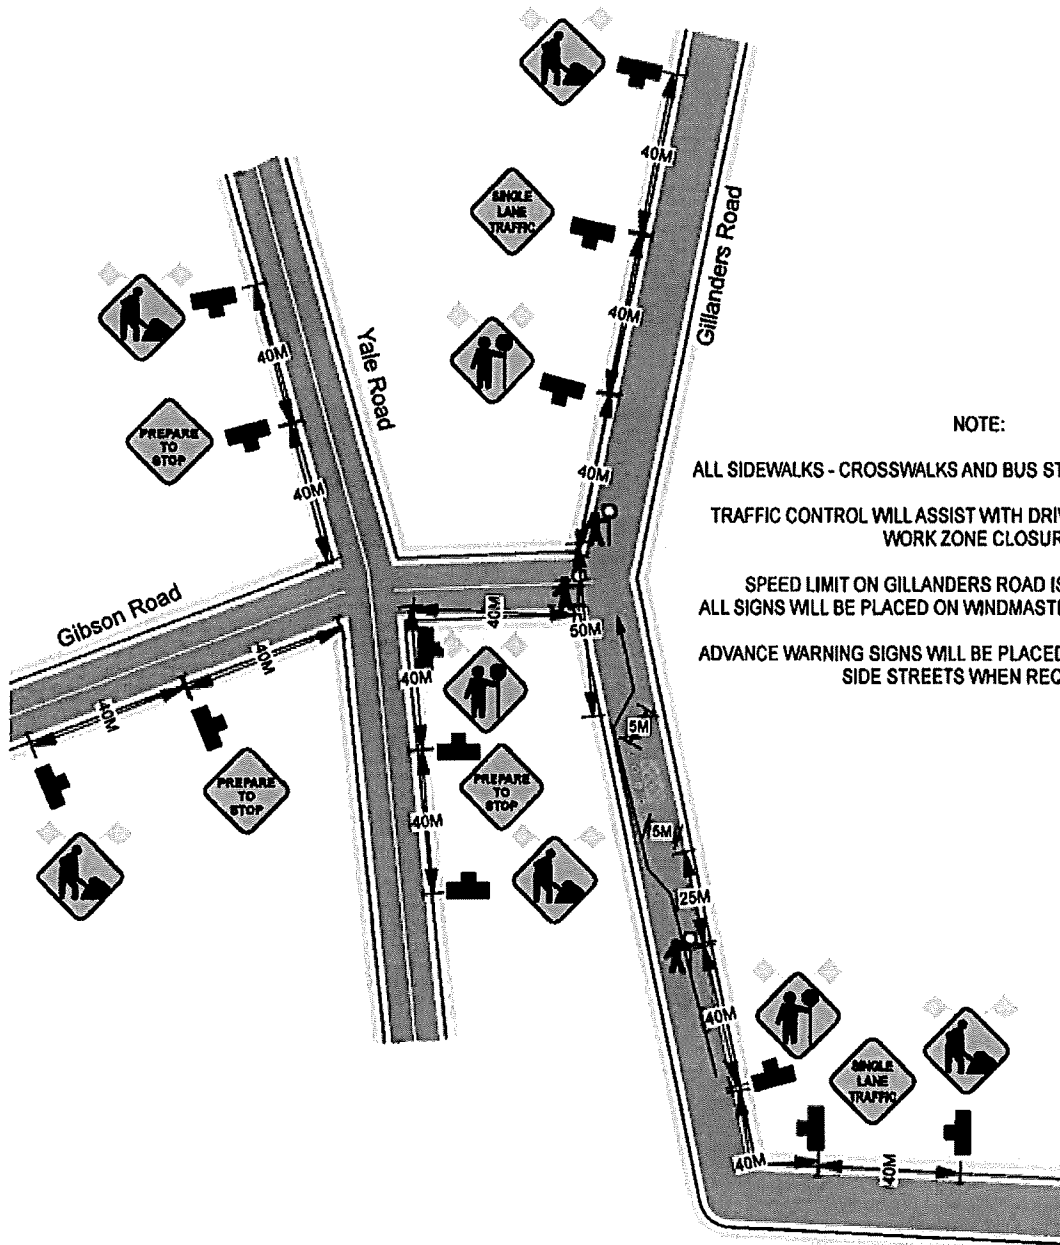

4110319281-
9750 Gillanders Road,
Chilliwack

20m x 26DP/PE Proposed
Gas service

Proposed
Gas service

FORTIS BC GAS INSTALLATION
9750 GILLANDERS ROAD, CHILLIWACK
JOB# 31050101

www.invarion.com

HOUR OF OPERATION 7:00AM - 5:00PM

NOTE:

ALL SIDEWALKS - CROSSWALKS AND BUS STOPS WILL REMAIN OPEN
TRAFFIC CONTROL WILL ASSIST WITH DRIVEWAYS AFFECTED BY
WORK ZONE CLOSURE

SPEED LIMIT ON GILLANDERS ROAD IS 50 KM PER HOUR
ALL SIGNS WILL BE PLACED ON WINDMASTER STANDS WITH FLAGS

ADVANCE WARNING SIGNS WILL BE PLACED ON ALL INTERSECTING
SIDE STREETS WHEN REQUIRED

LEGEND

- DIRECTION TRAFFIC FLOW →
- TUBULAR MARKERS (dotted line)
- WORK AREA (dashed line)
- SIGN STANDS (square symbol)
- TRAFFIC CONTROLLER (stick figure symbol)
- BUS STOP (rectangle symbol)