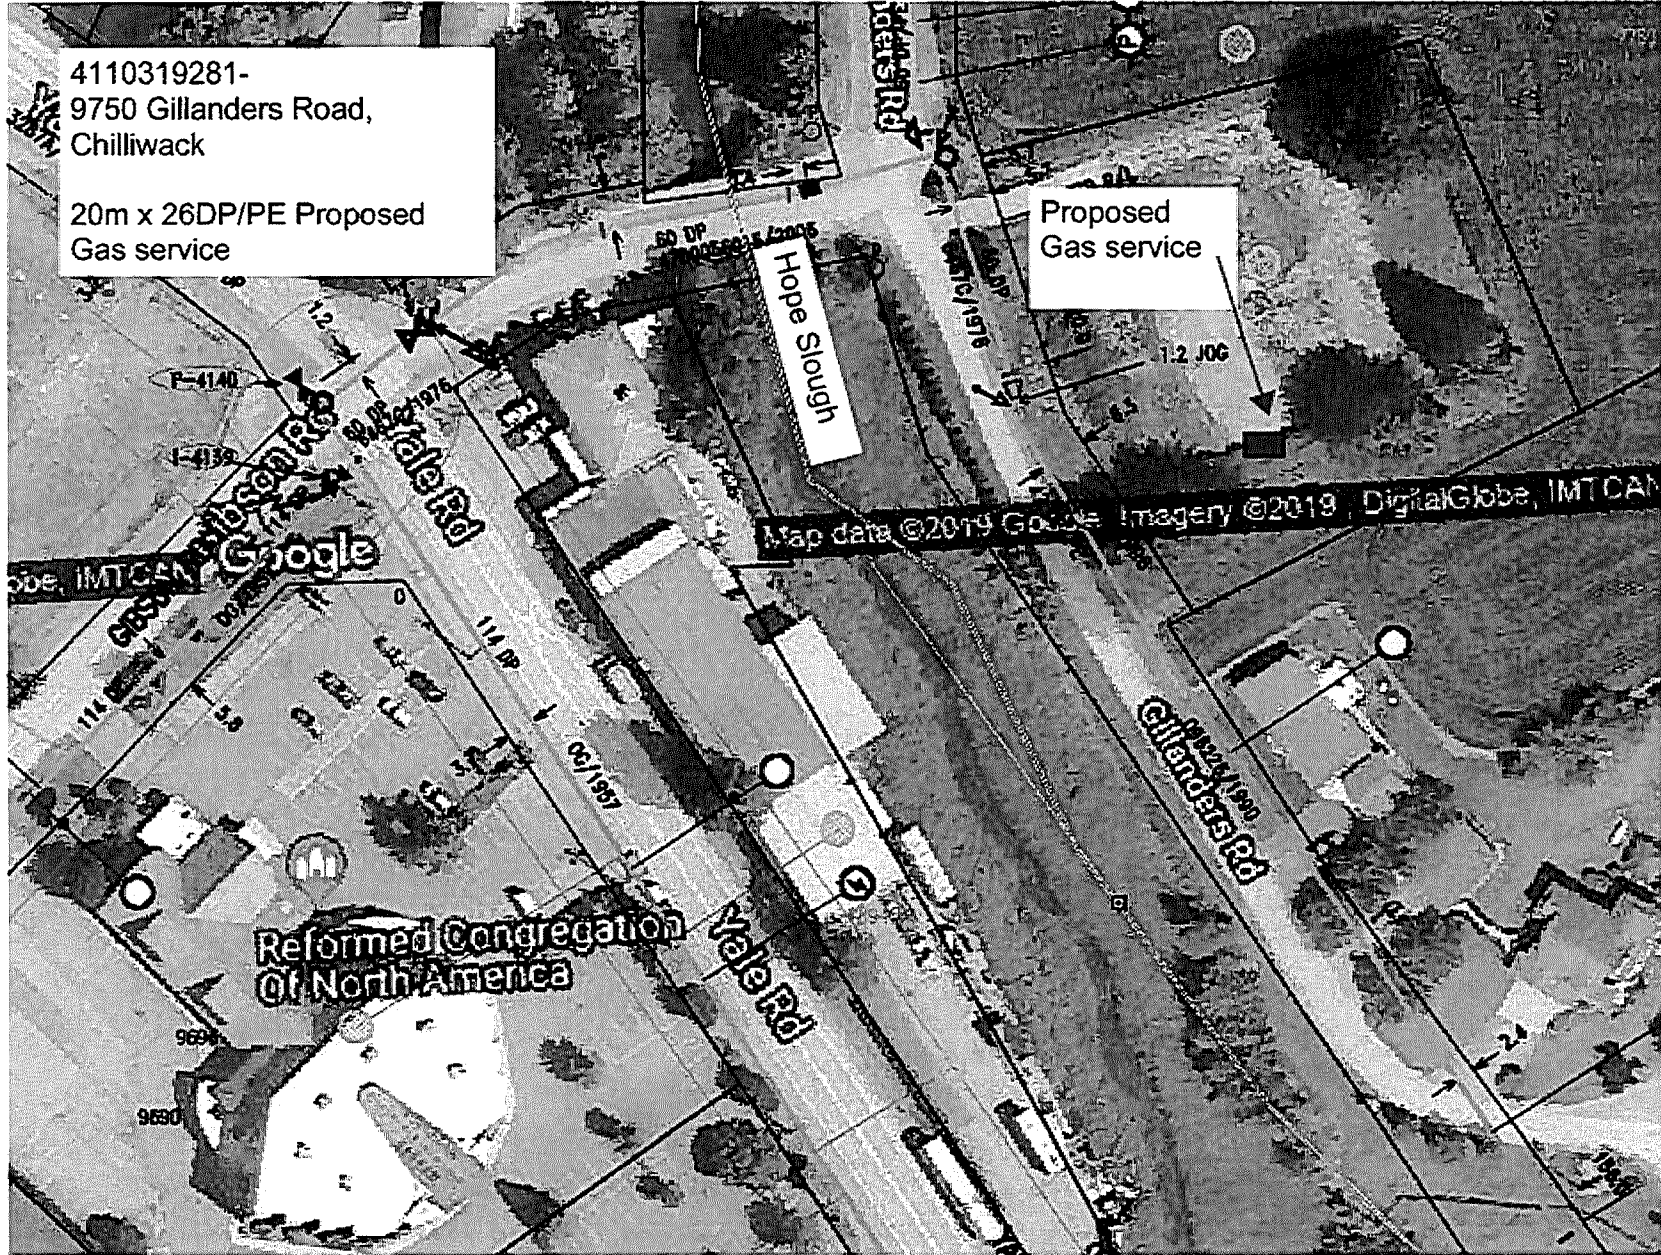

4110319281-
9750 Gillanders Road,
Chilliwack

20m x 26DP/PE Proposed
Gas service

Proposed
Gas service

FORTIS BC GAS INSTALLATION
9750 GILLANDERS ROAD, CHILLIWACK
JOB# 31050101

www.invarion.com

HOUR OF OPERATION 7:00AM - 5:00PM

NOTE:

ALL SIDEWALKS - CROSSWALKS AND BUS STOPS WILL REMAIN OPEN
TRAFFIC CONTROL WILL ASSIST WITH DRIVEWAYS AFFECTED BY
WORK ZONE CLOSURE

SPEED LIMIT ON GILLANDERS ROAD IS 50 KM PER HOUR
ALL SIGNS WILL BE PLACED ON WINDMASTER STANDS WITH FLAGS

ADVANCE WARNING SIGNS WILL BE PLACED ON ALL INTERSECTING
SIDE STREETS WHEN REQUIRED

LEGEND

- DIRECTION TRAFFIC FLOW →
- TUBULAR MARKERS (dotted line)
- WORK AREA (dashed line)
- SIGN STANDS (square symbol)
- TRAFFIC CONTROLLER (stick figure symbol)
- BUS STOP (rectangle symbol)